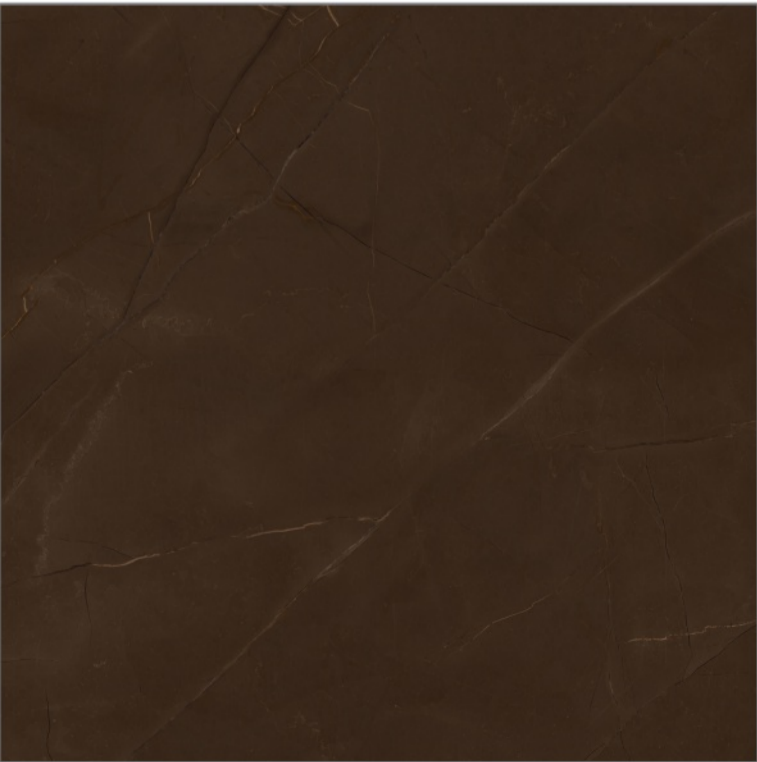

Phase-5

Glamour Pulpis

600 x 1200 mm

Available Sizes

800x800 mm

800x1600 mm

600 x 600 mm

300 x 600 mm