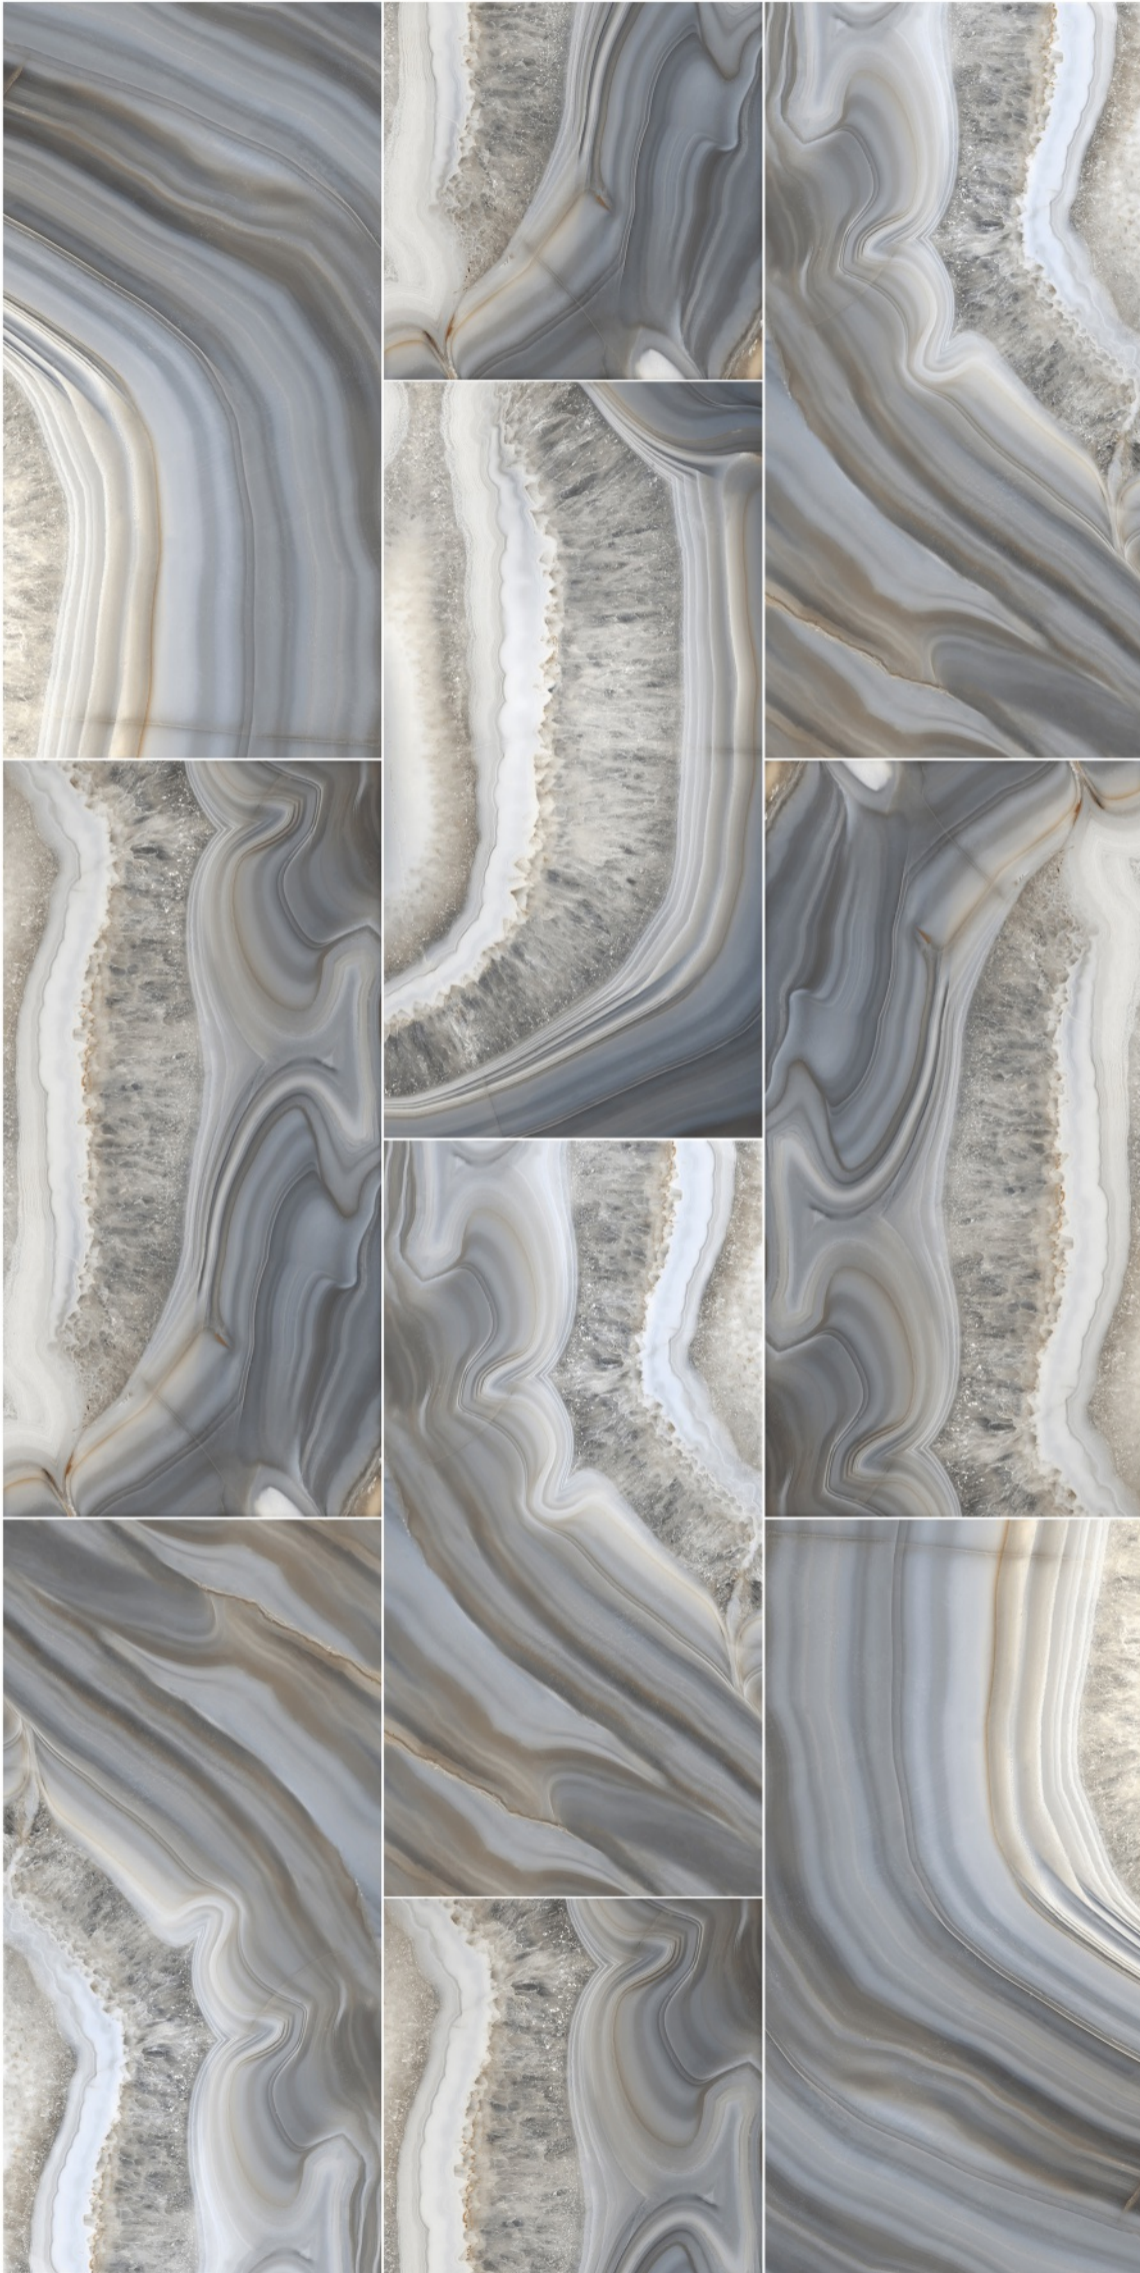

800x1600 mm

600 x 600 mm

300 x 600 mm

Onice Flury

Phase-5

Opera Blcak

600 x 1200 mm

Available Sizes