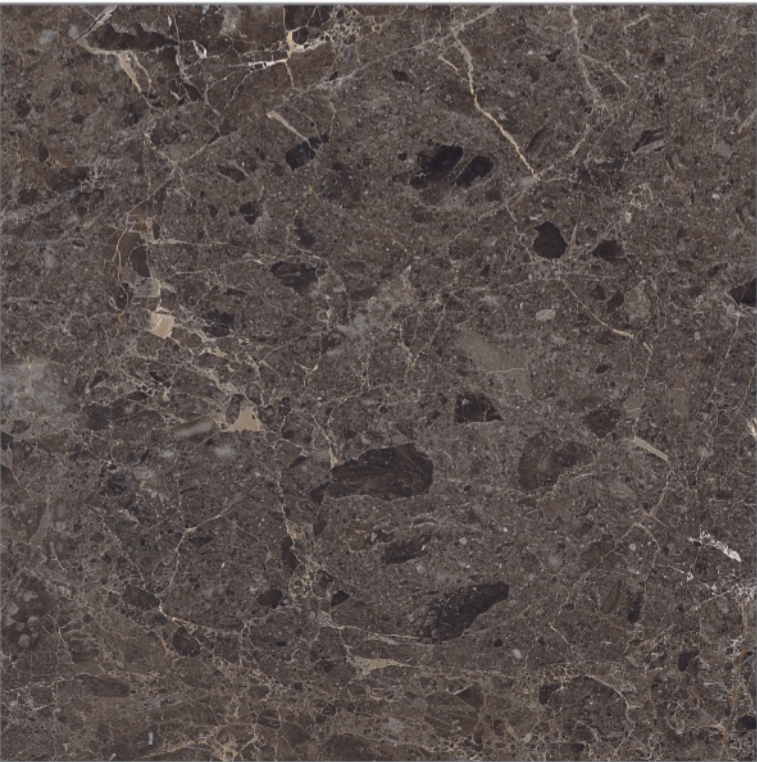

600 x 1200 mm

Empra Nero

600 x 600 mm