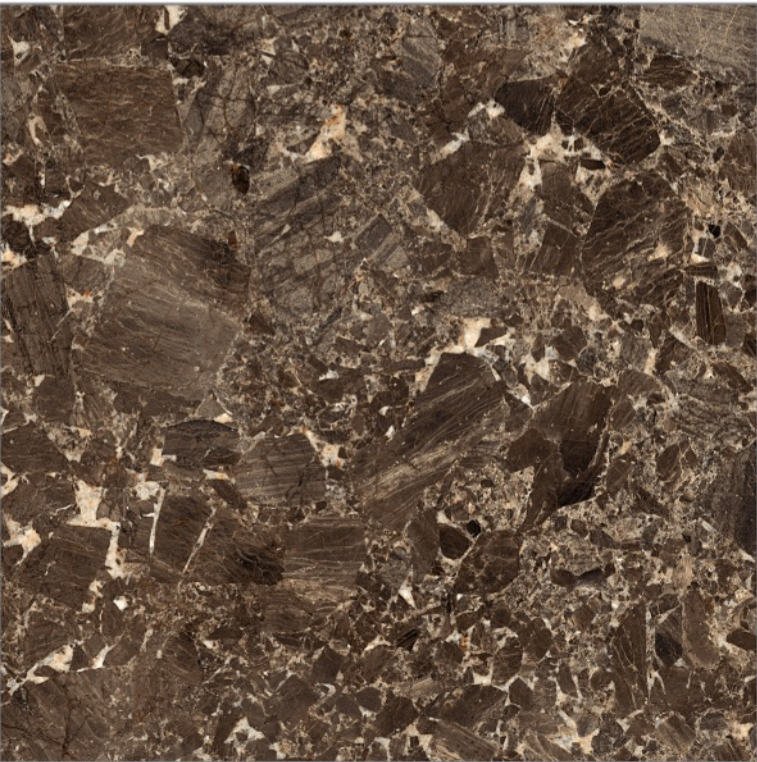

Phase-5

Famme Marron

600 x 1200 mm

Available Sizes

600 x 600 mm

300 x 600 mm

Famme Marron

Phase-5