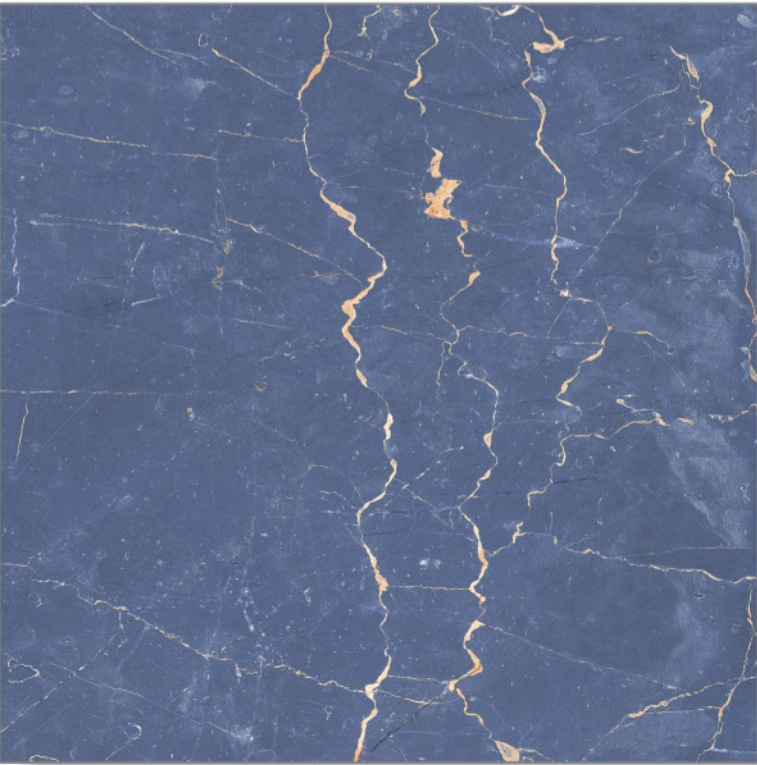

600 x 1200 mm

Altea Azul

600 x 600 mm