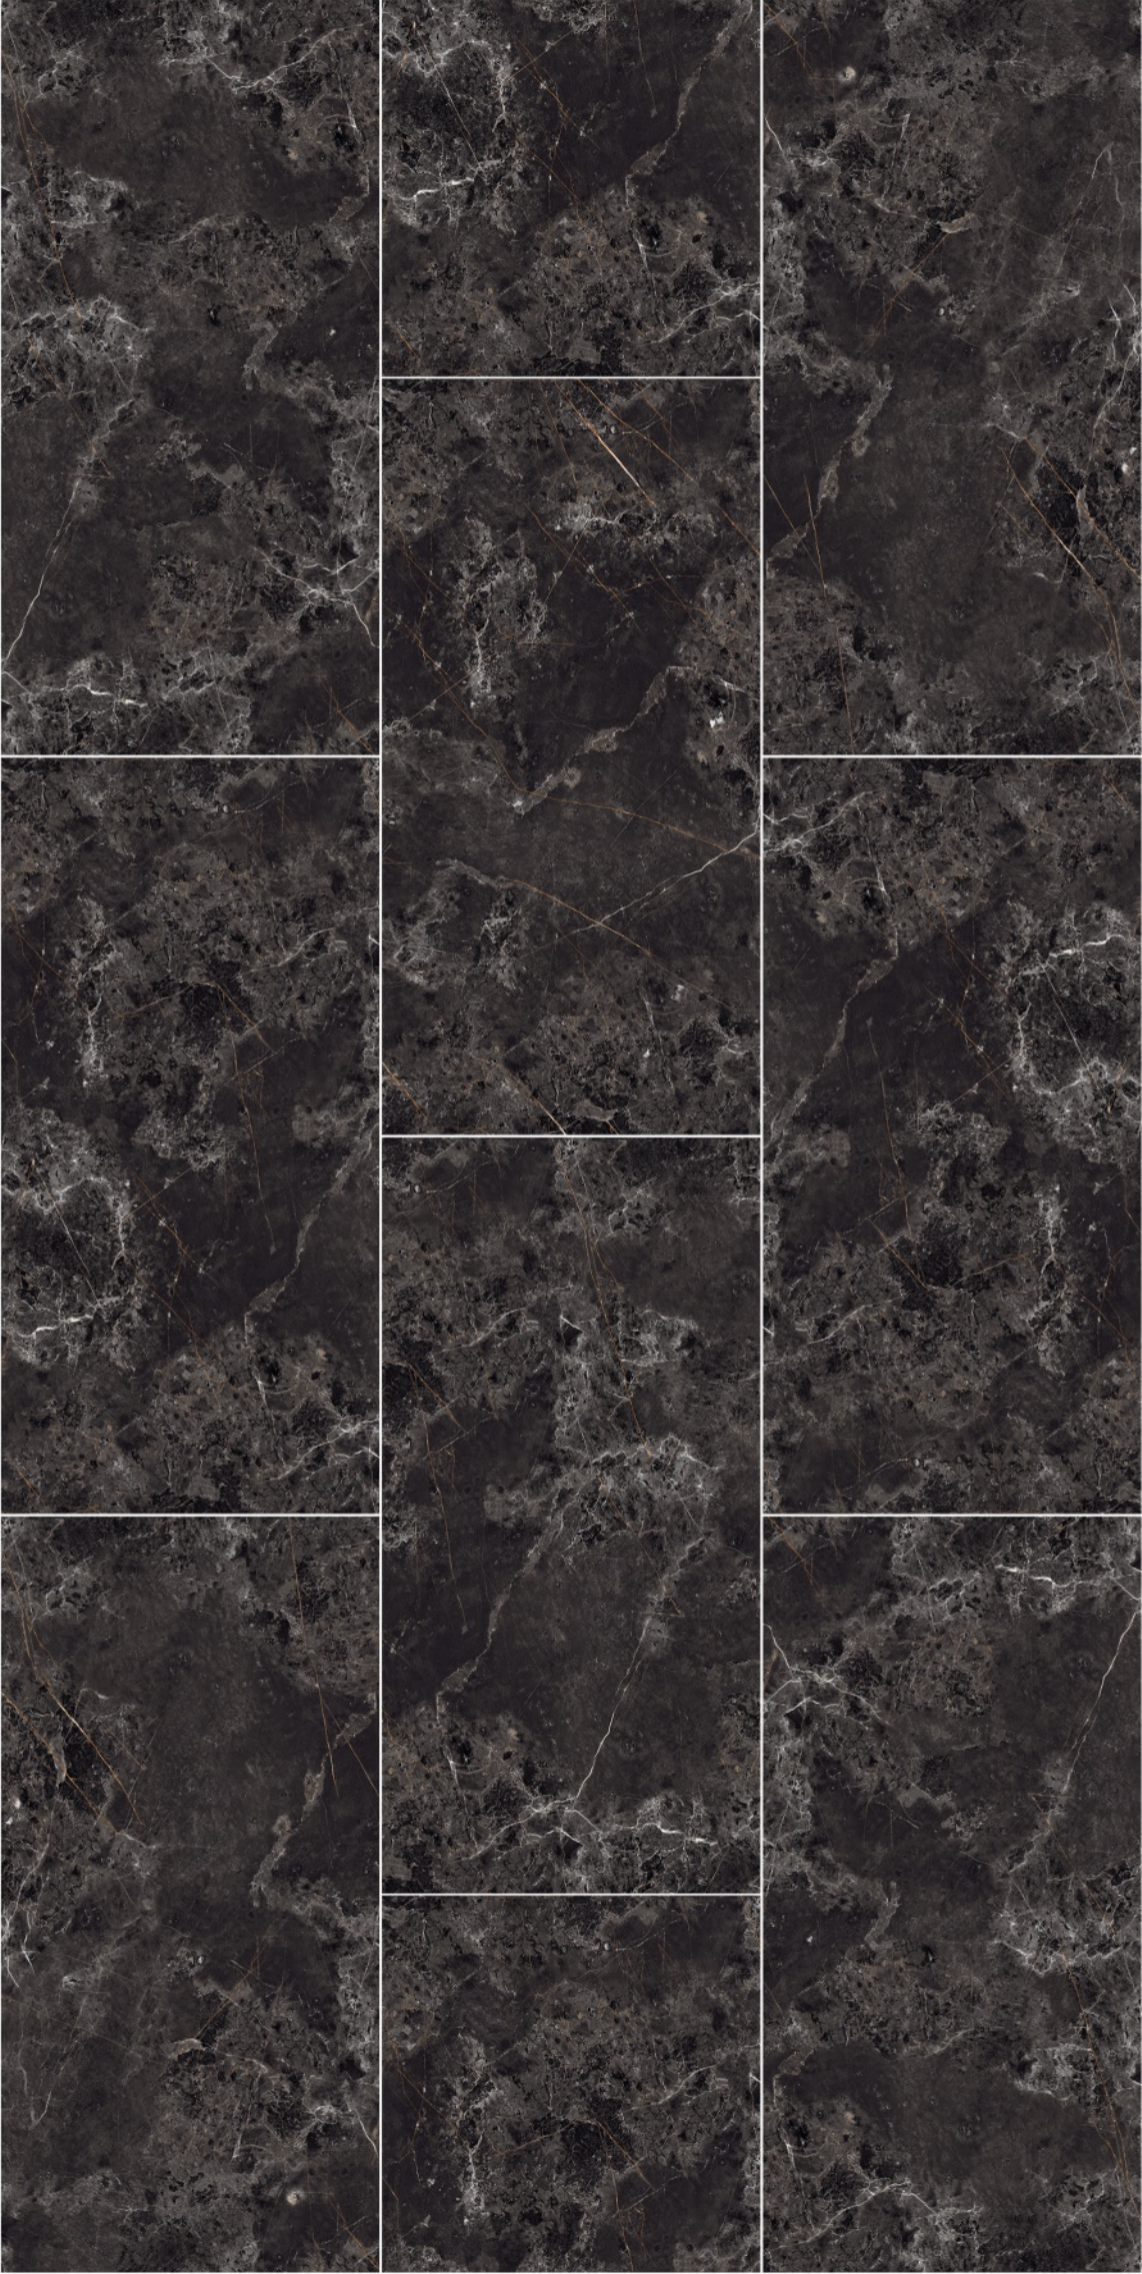

600 x 600 mm

300 x 600 mm

Gravit Black

Phase-5