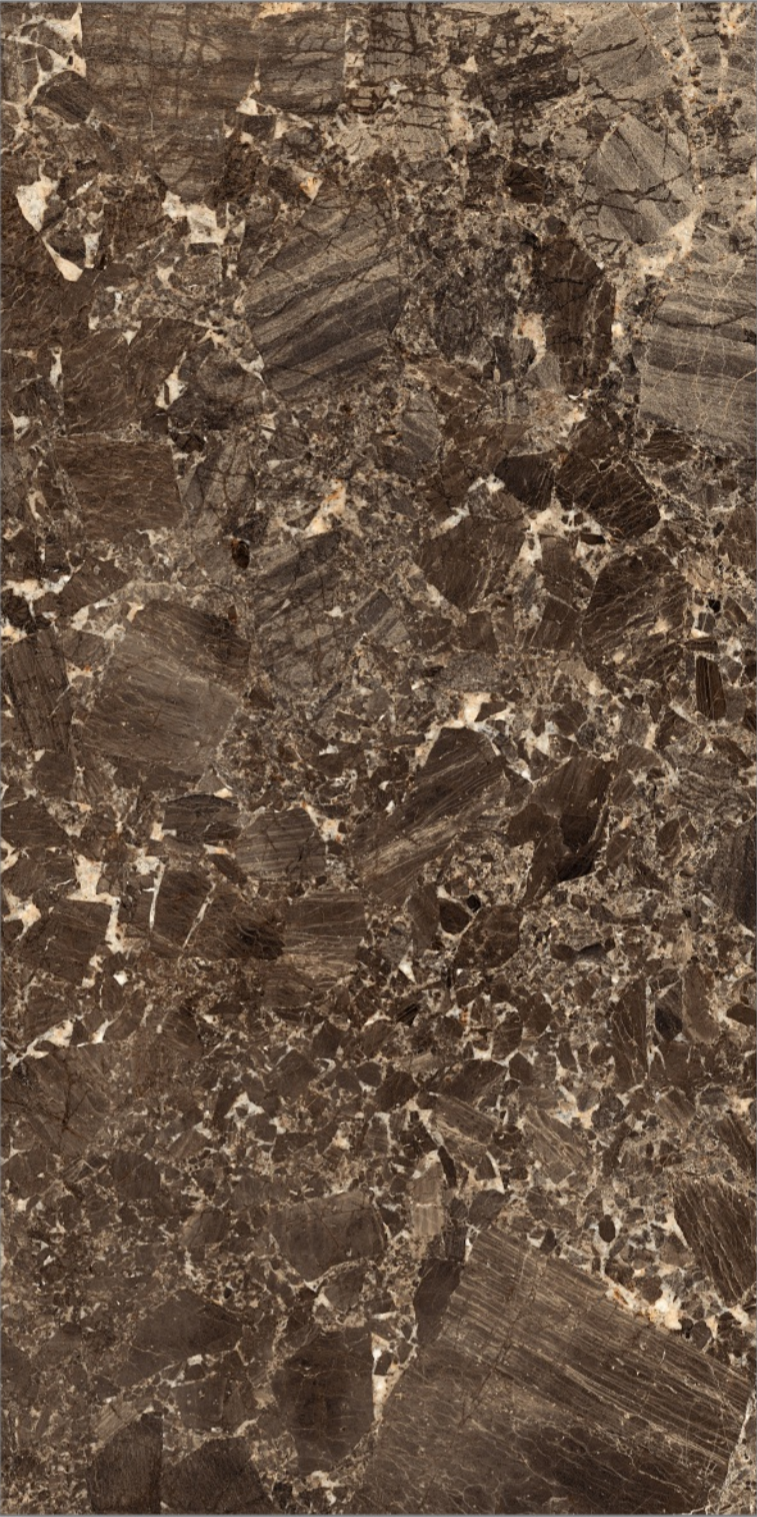

Phase-5

Famme Marron

600 x 1200 mm

Available Sizes

600 x 600 mm

300 x 600 mm

Famme Marron

Phase-5