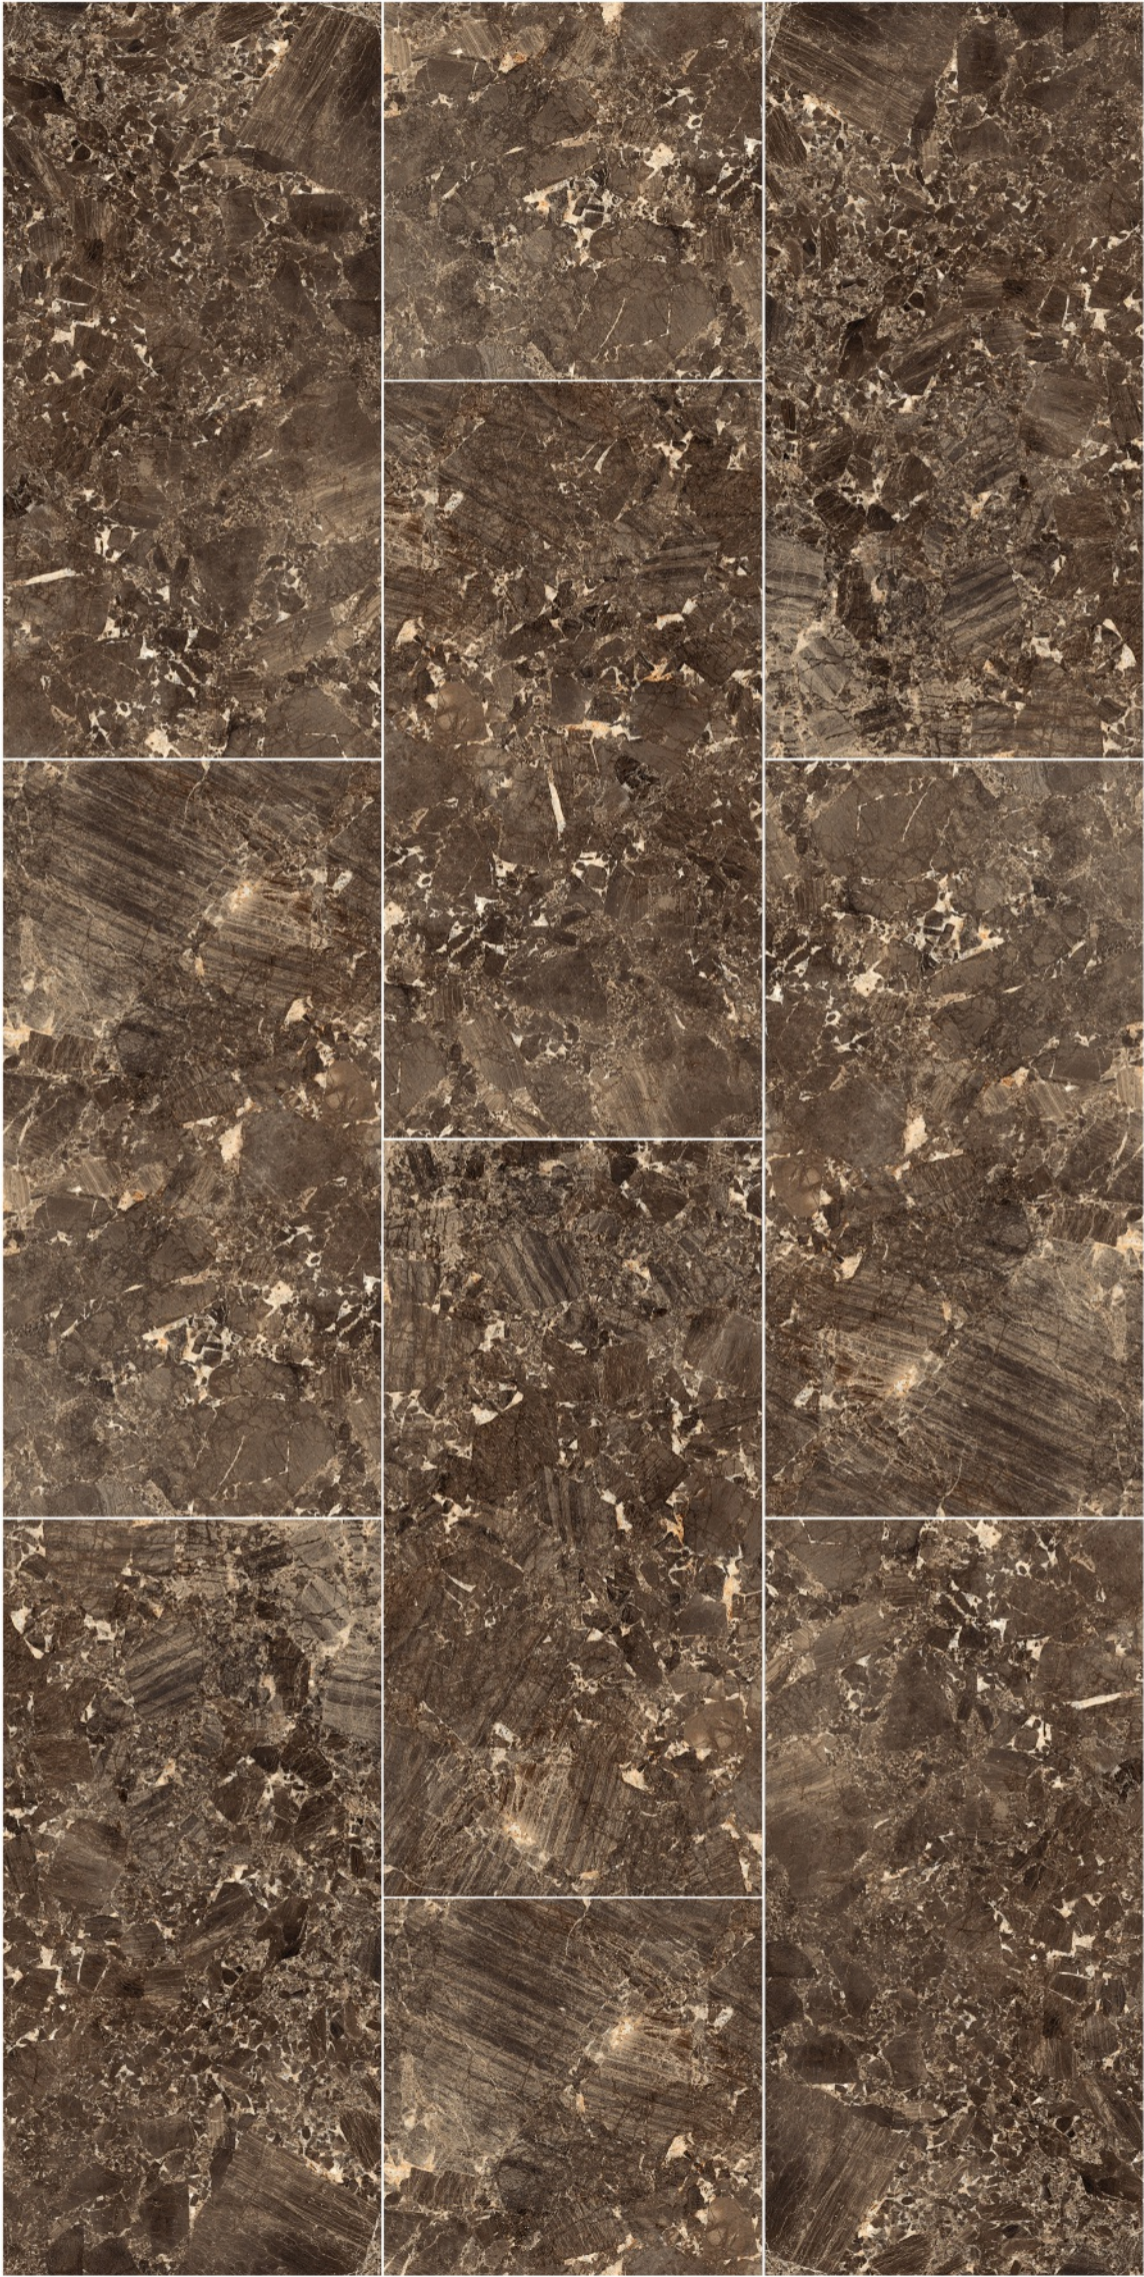

Phase-5

Famme Marron

600 x 1200 mm

Available Sizes

600 x 600 mm

300 x 600 mm

Famme Marron

Phase-5