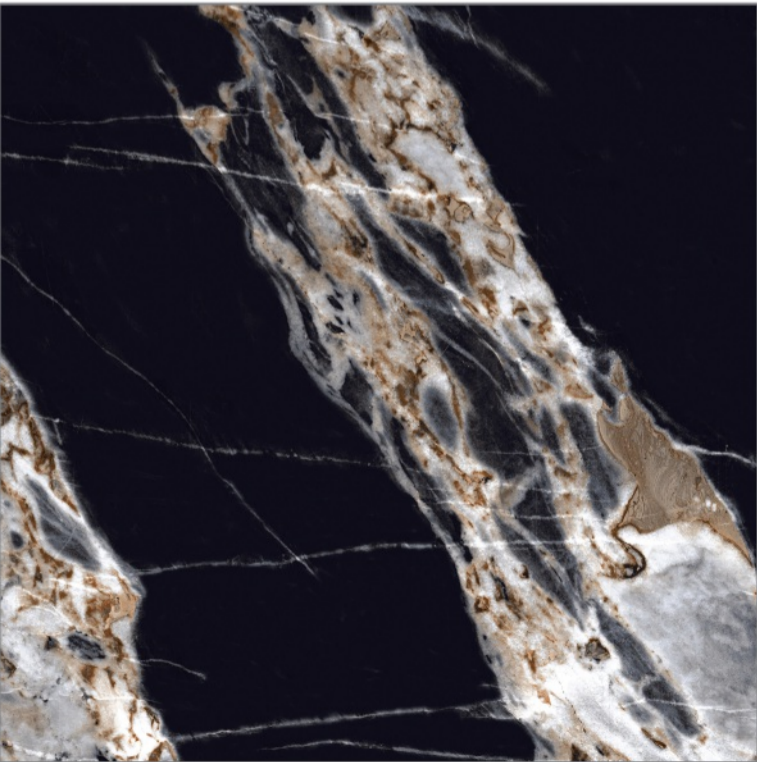

600 x 1200 mm

Opera Blcak

600 x 600 mm